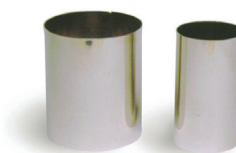

INDIVIDUAL STAINLESS STEEL RING

Referred to as "Nonnettes", in stainless steel for individual small cakes, mousses and entremets.
Pack of 4.

ROUND

Item #	Ø"	H"	Item #	Ø"	H"
375312	2 1/6	1 1/6	375347	3 1/8	1 3/4
375313	2 2/3	1 1/6	375351	2	2
375314	2 3/8	1 1/6	375361	2	2 2/3
375334	2 1/2	1 5/8	375363	2 2/3	2 2/3
375336	3	1 5/8			

HIGH Sold individually

Item #	Ø"	H"	Item #	Ø"	W"	H"
376010	2	3 1/2	376014	1 1/2	1 1/2	1 1/2
376012	3	3 1/2	376015	2 3/8	2 3/8	1 1/4

DIAMOND

Item #	L"	W"	H"
376023	3 1/2	2 1/4	1

HEART

Item #	L"	W"	H"
376005	2 3/4	2 1/4	1 1/4

TEAR

Item #	L"	W"	H"
376021	3 1/4	2	1 1/2

CONVEX TRIANGLE

Item #	L"	H"
376078	2 1/5	1 1/2

SQUARE

Item #	L"	W"	H"
376001	2 1/4	2 1/4	1 3/16

OVAL (1)

Item #	L"	W"	H"
(1) 376039	2 3/4	1 5/8	1 1/6

PACK DOWN TOOL FOR MOLDS/RINGS

Made of stainless steel. Very useful to pack down ingredients inside the entremets rings in order to obtain nice presentations. Bakelite handle. Can also be used as a cake ejector.